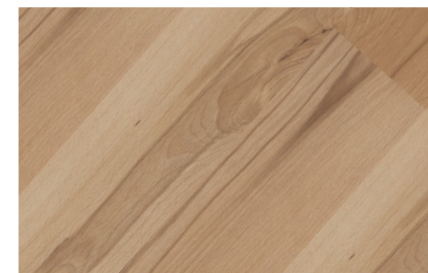

Mountain Beech

7 mm	19.3 cm	—————	Residencial Comercial Ligero